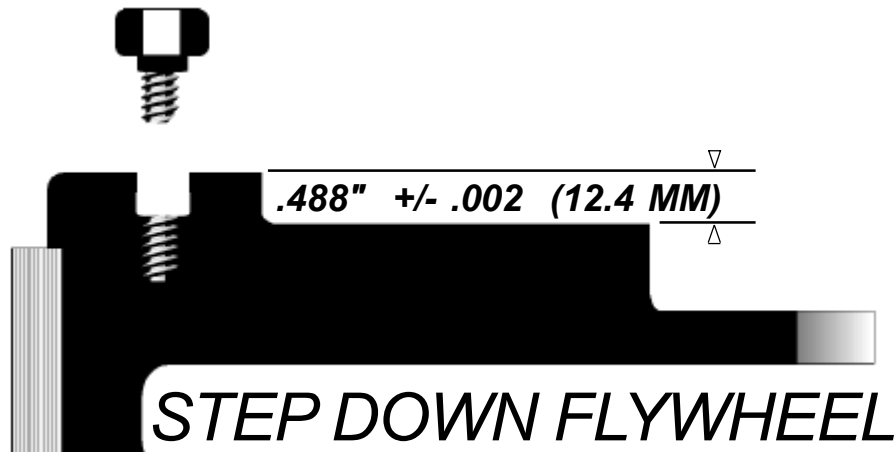

IMPORTANT

VW 1.8L & 2.8L ENGINES

PART NUMBERS DF023052, DF038047 & DF786780
FLYWHEEL STEP SPECIFICATIONS

It is important to maintain the proper flywheel step specification. Failure to maintain the proper step specification may result in poor clutch performance, slippage, and/or improper release.